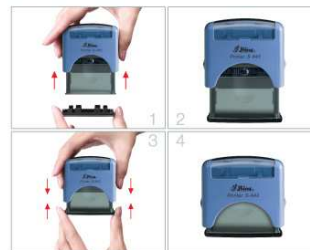

Yellow 3

Red 4

Green 5

BOTTOM COVER :

AVAILABLE SIZES:

For: S1821-S1825, S-841-S-845, S-841L

Printer Line Premium Printer

INTERNATIONAL PATENTED